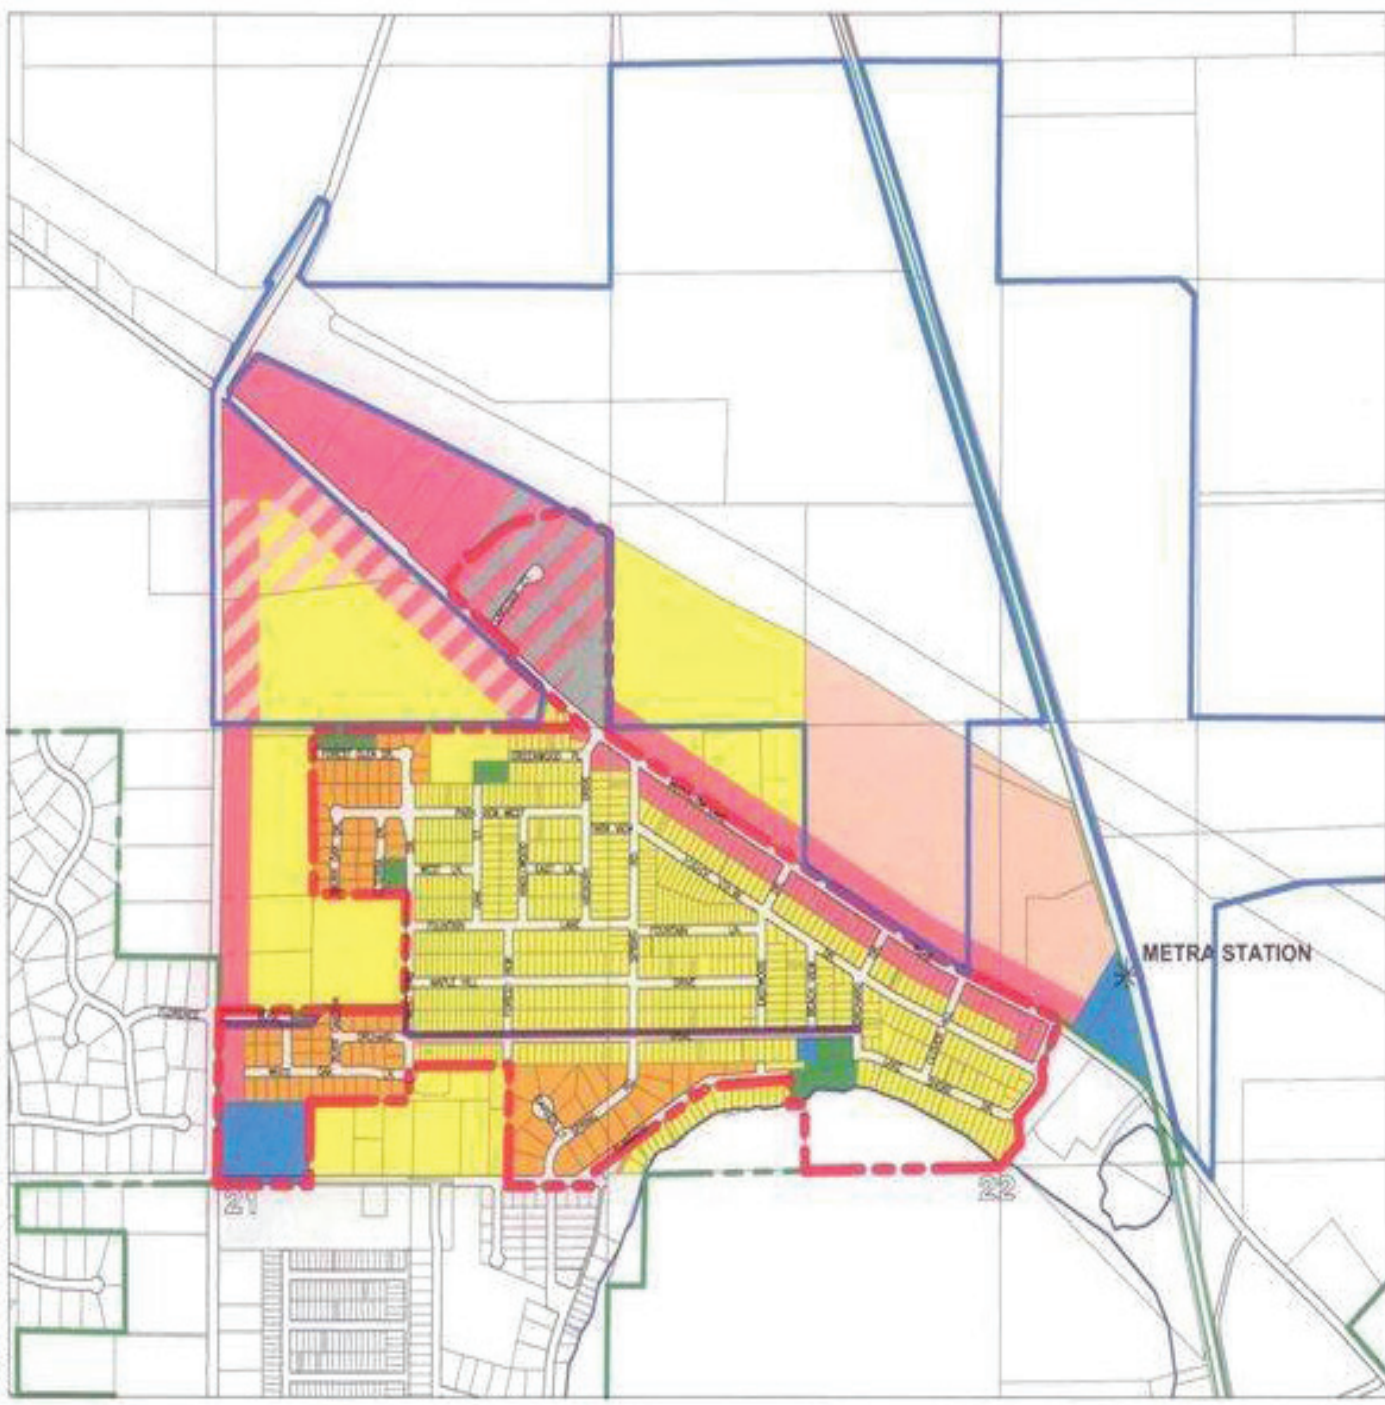

VILLAGE OF McCULLOM LAKE, ILLINOIS

ZONING AND LAND USE

- RESIDENTIAL R-1
- RESIDENTIAL R-2
- RESIDENTIAL MULTI-FAMILY TOWNHOME
- COMMERCIAL
- INDUSTRIAL
- INSTITUTIONAL
- PARKS

- BICYCLE ROUTE
- McCULLOM LAKE VILLAGE BOUNDARY
- McHENRY VILLAGE BOUNDARY
- JOHNSBURG VILLAGE BOUNDARY

SCALE: 1" = 800'

Copyright © 2006, By Buster & Woodman, Inc.